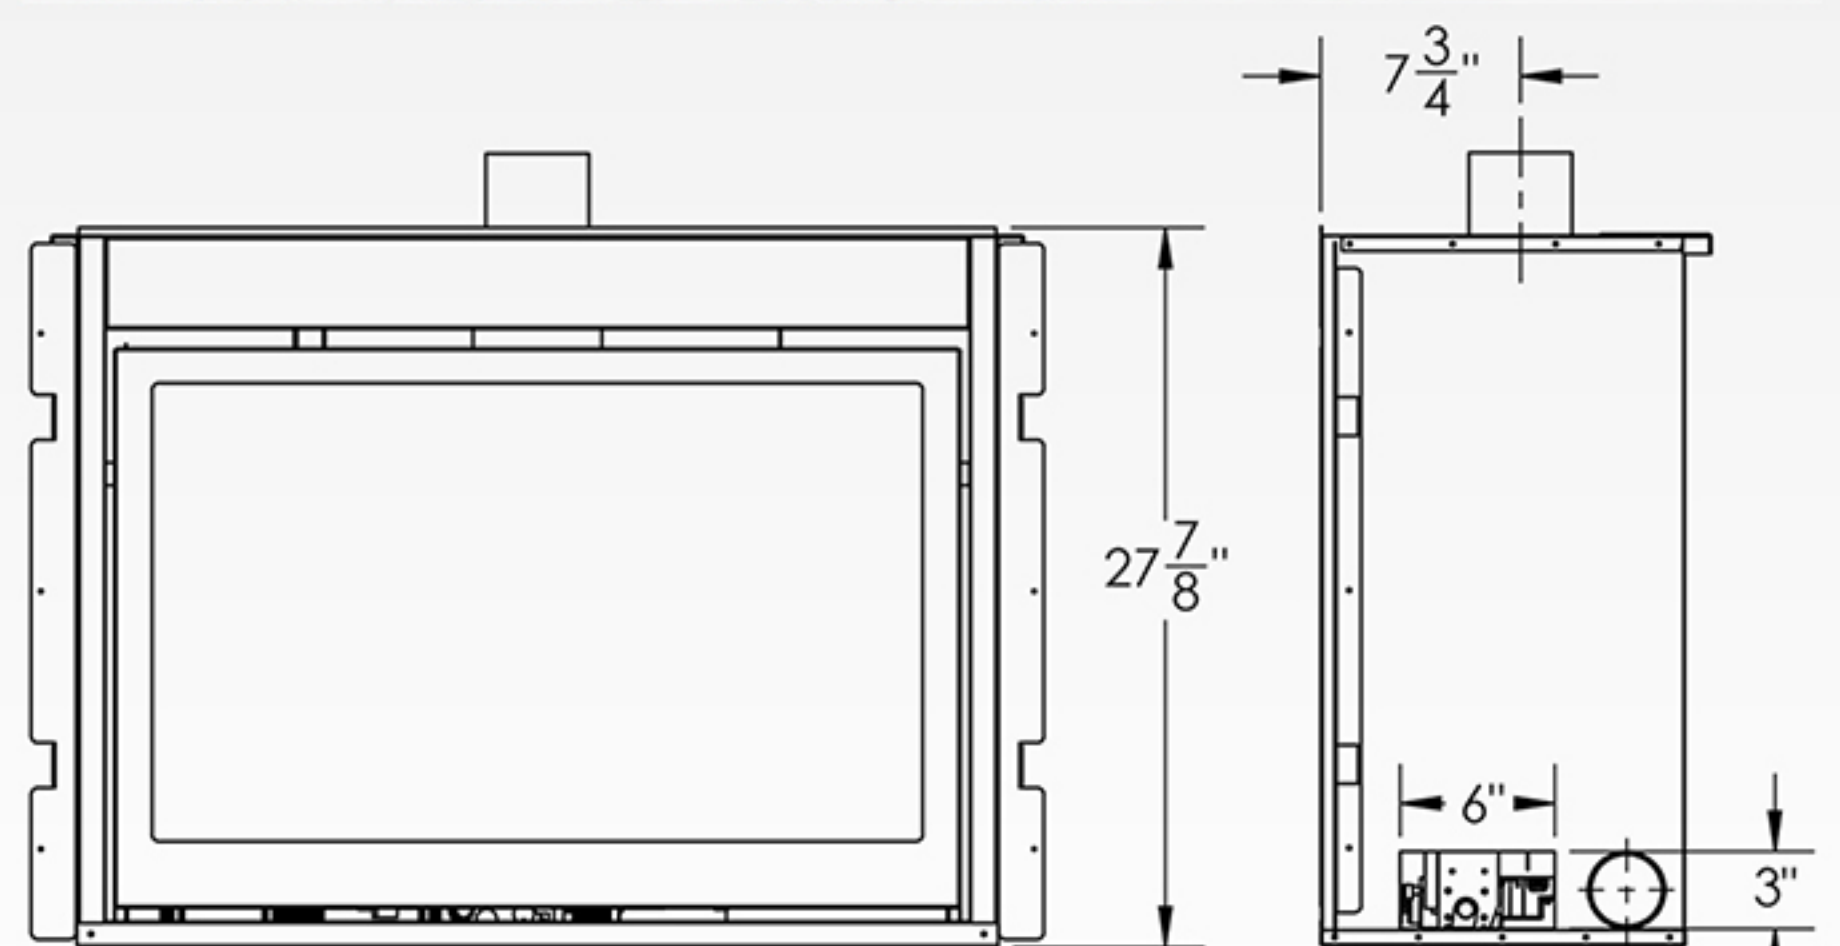

• **SOLARA36**  
With Driftwood  
Burner

• **SOLARA36**  
With Glass  
Burner

**Corner Instalation**

**Framing dimensions for SOLARA36  
Model SOL36BN**

Specifications	SOLARA 36
Max. Input/ Min. Input	18,000/15,000
Efficiency	65%
View Area	29" x 15"
Certified for 4,5,6, BV & Power Vents	