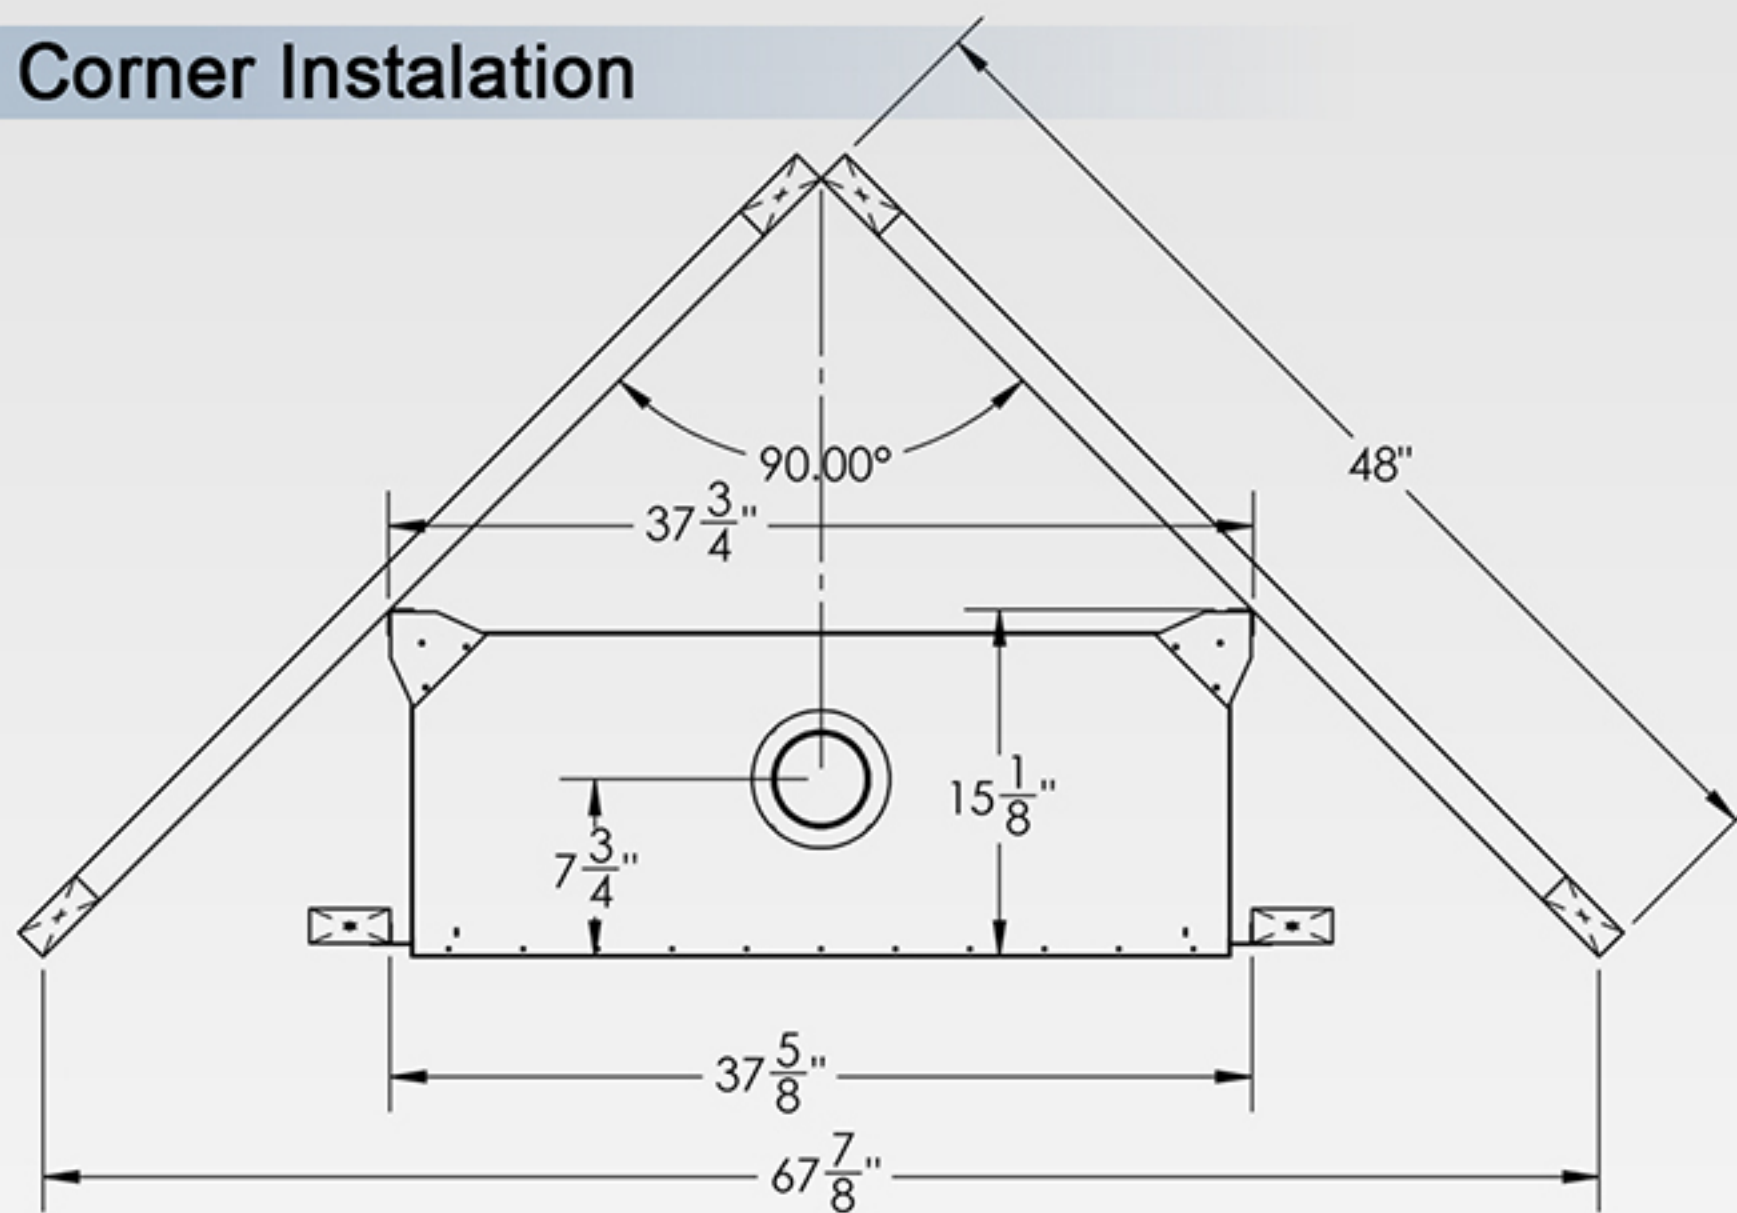

• **SOLARA36**  
With Driftwood  
Burner

• **SOLARA36**  
With Glass  
Burner

**Corner Instalation**

**Framing dimensions for SOLARA36  
Model SOL36BN**

Specifications	SOLARA 36
Max. Input/ Min. Input	18,000/15,000
Efficiency	65%
View Area	29" x 15"
Certified for 4,5,6, BV & Power Vents	