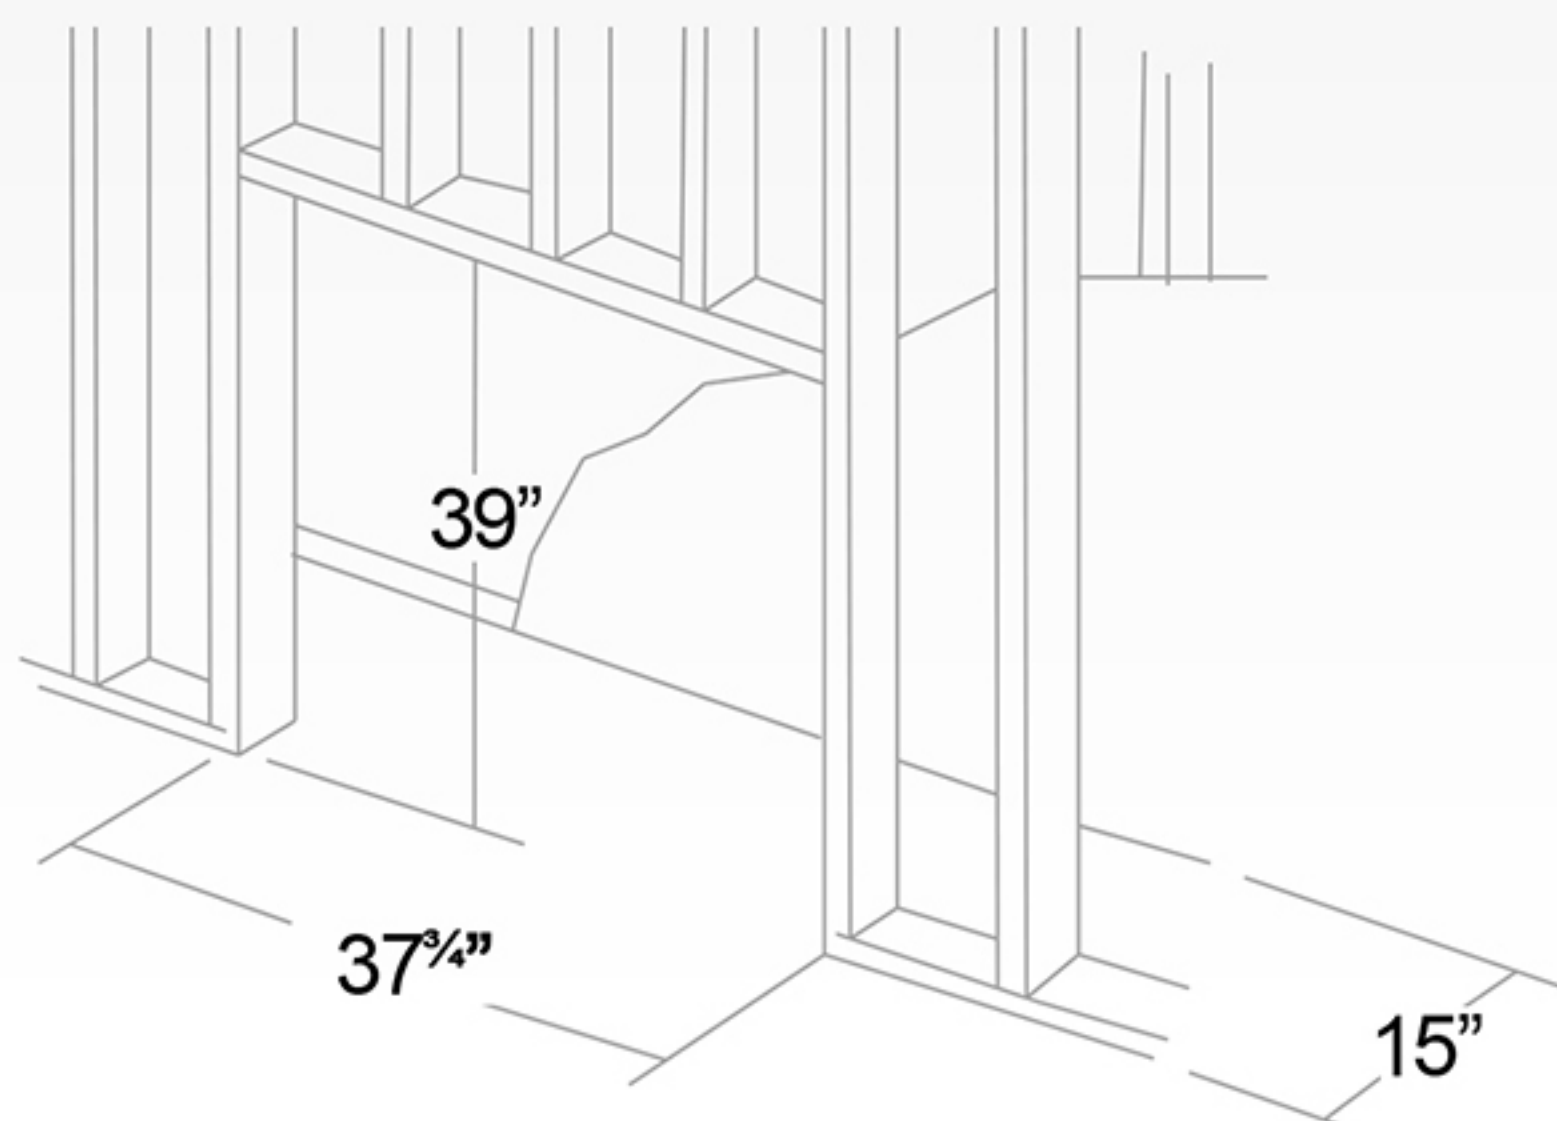

• **SOLARA36**  
With Driftwood  
Burner

• **SOLARA36**  
With Glass  
Burner

**Corner Instalation**

**Framing dimensions for SOLARA36  
Model SOL36BN**

Specifications	SOLARA 36
Max. Input/ Min. Input	18,000/15,000
Efficiency	65%
View Area	29" x 15"
Certified for 4,5,6, BV & Power Vents	